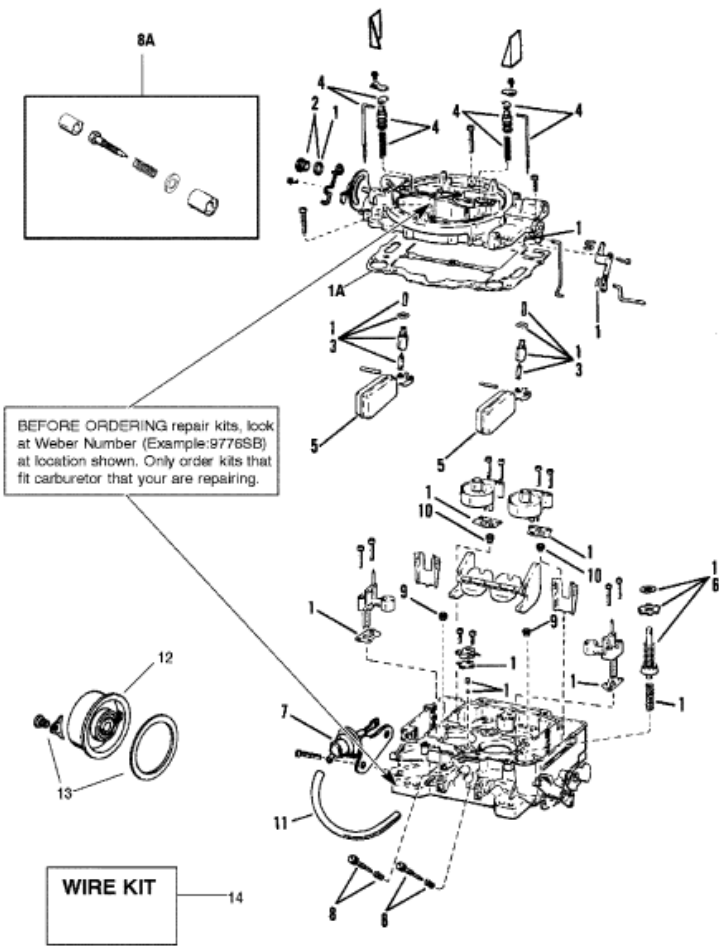

Parts List

Ref	Class	Part	Description	Qty	Comment	Footnote
1		809065	OVERHAUL KIT	1	(9661, 9770, 9770SA)	
1		809064	OVERHAUL KIT	1	(9665S)	
1		809071	OVERHAUL KIT	1	(BODENSEE 9663)	
1A	27	809077	GASKET (ALL)	1		
2		811533	INLET FITTING KIT (ALL)	1		
3		811534	INLET NEEDLE & SEAT KIT (ALL)	2		
4		823726	METERING ROD KIT	1	(9661)	
4		809067	METERING ROD KIT	1	(9665S)	
4		811656	METERING ROD KIT	1	(9770, 9770SA)	
4		809074	METERING ROD KIT	1	(BODENSEE 9663)	
5		811536	FLOAT KIT (ALL)	2		
6		811537	PUMP PLUNGER KIT	1	(9661, 9770, 9770SA, BODENSEE 9663)	
6		808701	PUMP PLUNGER KIT	1	(9665S)	
7		811538	CHOKE PULL DOWN KIT (AUTO CHOKE)	1		
8		811539	IDLE MIXTURE SCREW KIT	2	(ALL EXCEPT BODENSEE 9663)	
8A		809072	IDLE MIXTURE SCREW KIT	1	(BODENSEE 9663, 2 IN KIT)	
9		811540	PRIMARY METERING JET	2	(9661)	
9		811650	PRIMARY METERING JET	2	(9770, 9770SA, 9665S)	
9		809076	PRIMARY METERING JET	2	(BODENSEE 9663)	
10		811650	SECONDARY METERING JET	2	(9661)	
10		811832	SECONDARY METERING JET	2	(9665S)	
10		811657	SECONDARY METERING JET	2	(9770, 9770SA, BODENSEE 9663)	
11	32	14301 65	VACUUM HOSE (AUTO CHOKE)	1		
12		809066	ELECTRIC CHOKE REPAIR KIT (ELECTRIC CHOKE)	1		
13		809095	ELECTRIC CHOKE RETAINER KIT (ELECTRIC CHOKE)	1		
14	84	809471A 1	WIRE KIT (ELECTRIC CHOKE)	1		